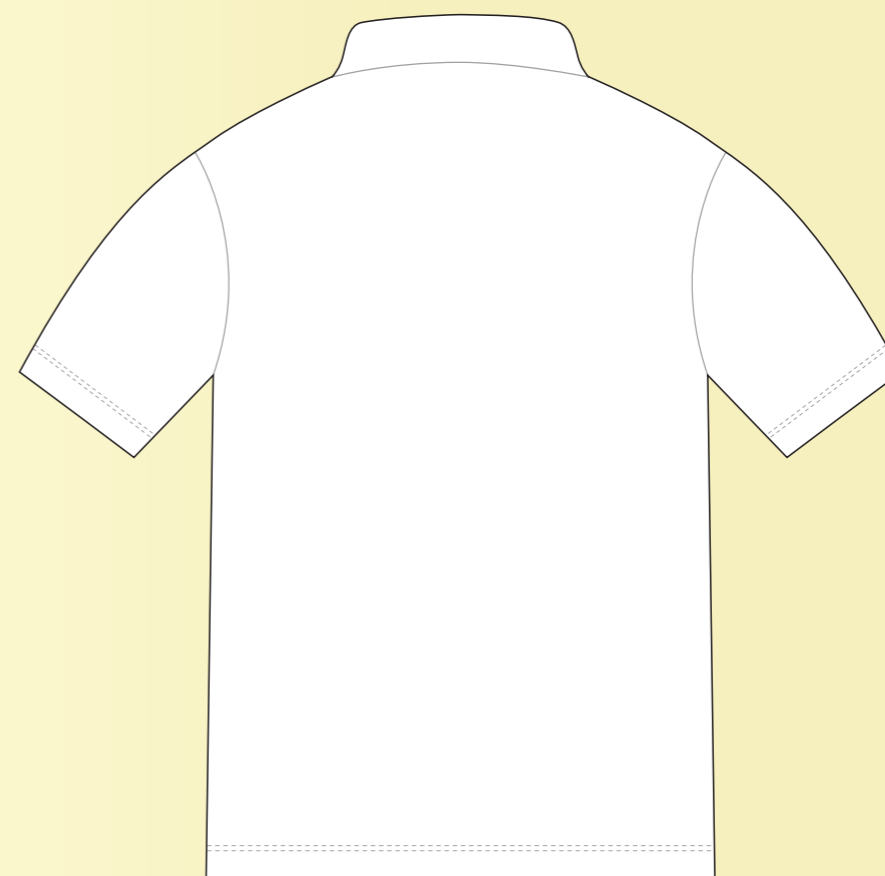

RIGHT SLEEVE

LEFT SLEEVE

FRONT

BACK

**Please notice that Kroad Clothing is trying the best to match the PANTONE colors when printing, but exact matching cannot be guaranteed, due to variation in temperature, humidity and materials.**